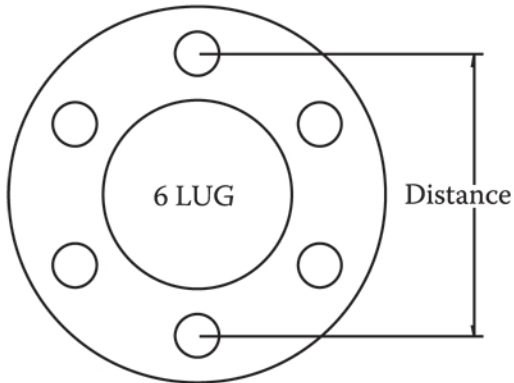

For 5 lug patterns, take measurement as shown and compare to the following table:

A	BOLT CIRCLE
3.804"	4.00
4.042"	4.25"
4.280"	4.50"
4.518"	4.75"
4.755"	5.00"
5.231"	5.50"
95mm	100mm
105mm	110mm
109mm	115mm
124mm	130mm
128mm	135mm

MEASUREMENTS:

FRONT BOLT CIRCLE

4 5 6 8 10

ON _____ INCHES

REAR BOLT CIRCLE

4 5 6 8 10

ON _____ INCHES

STUD SIZE 1/2" OR 5/8"

Note: On 4 lug, 6 lug, and 8 lug patterns, the measurement from the lugs directly across from each other is the bolt circle.