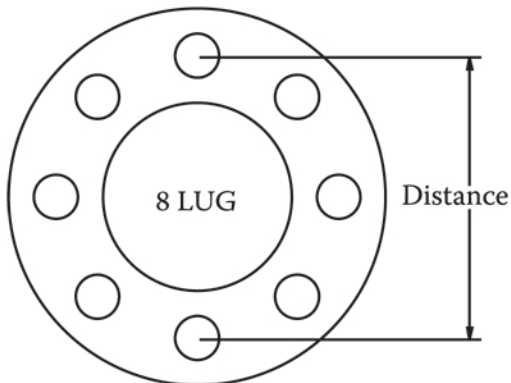

For 5 lug patterns, take measurement as shown and compare to the following table:

A	BOLT CIRCLE
3.804"	4.00
4.042"	4.25"
4.280"	4.50"
4.518"	4.75"
4.755"	5.00"
5.231"	5.50"
95mm	100mm
105mm	110mm
109mm	115mm
124mm	130mm
128mm	135mm

MEASUREMENTS:

FRONT BOLT CIRCLE

4 5 6 8 10

ON _____ INCHES

REAR BOLT CIRCLE

4 5 6 8 10

ON _____ INCHES

STUD SIZE 1/2" OR 5/8"

Note: On 4 lug, 6 lug, and 8 lug patterns, the measurement from the lugs directly across from each other is the bolt circle.