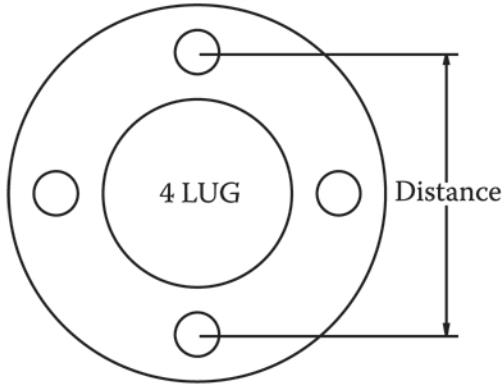

For 5 lug patterns, take measurement as shown and compare to the following table:

A	BOLT CIRCLE
3.804"	4.00
4.042"	4.25"
4.280"	4.50"
4.518"	4.75"
4.755"	5.00"
5.231"	5.50"
95mm	100mm
105mm	110mm
109mm	115mm
124mm	130mm
128mm	135mm

MEASUREMENTS:

FRONT BOLT CIRCLE

4 5 6 8 10

ON _____ INCHES

REAR BOLT CIRCLE

4 5 6 8 10

ON _____ INCHES

STUD SIZE 1/2" OR 5/8"

Note: On 4 lug, 6 lug, and 8 lug patterns, the measurement from the lugs directly across from each other is the bolt circle.